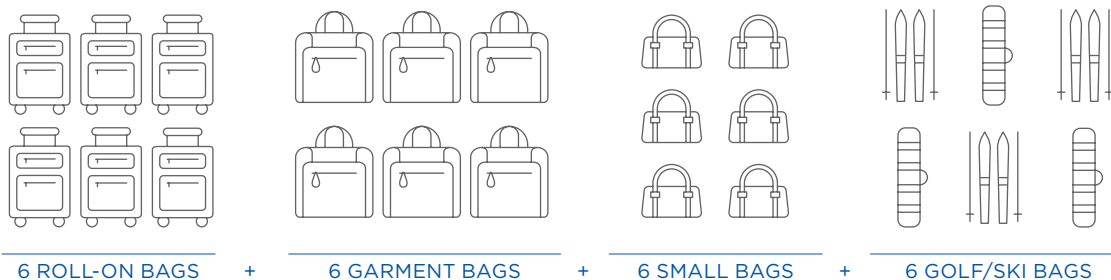

HOW MUCH LUGGAGE CAN I BRING?

*Aircraft performance data is temperature and altitude dependent. Contact a Jet OUT concierge team member for specific aircraft performance questions.